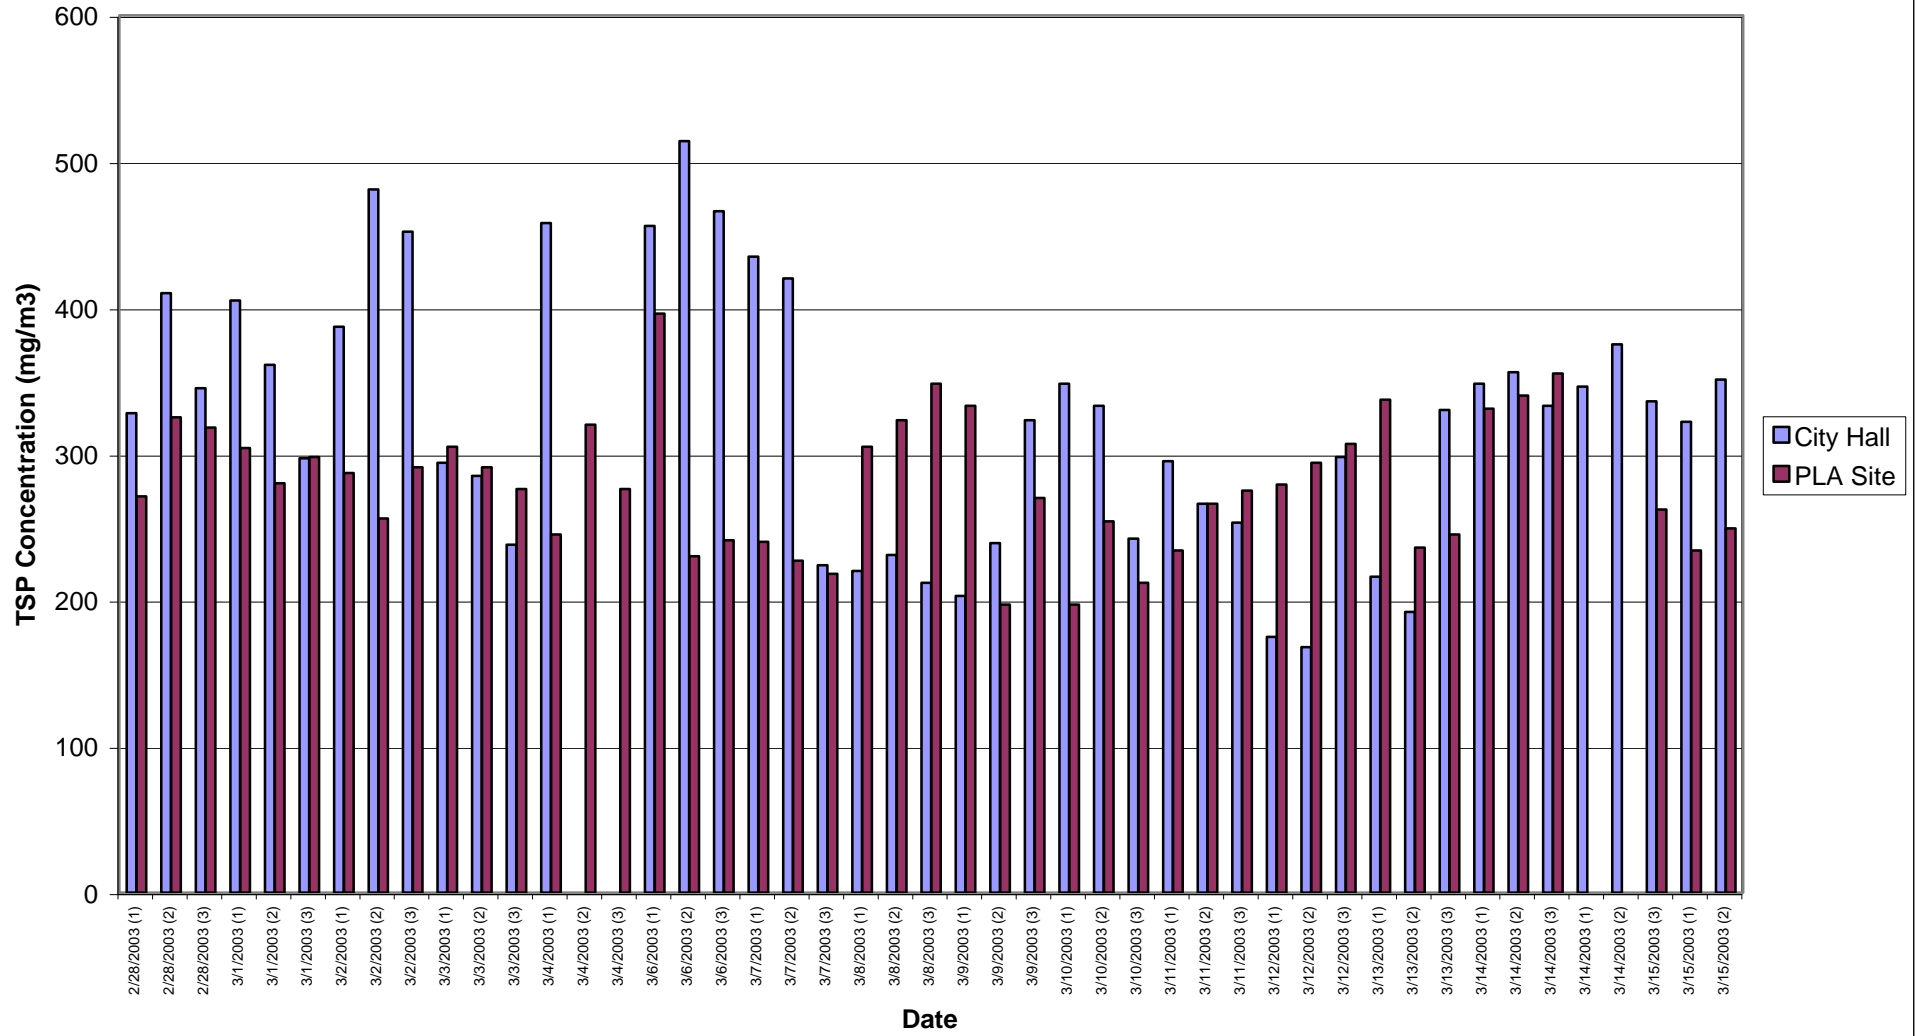

Average 1-Hour TSP Monitoring Data (Feb - Mar 2003)

Average 24-Hour TSP Baseline Monitoring Data (Feb - Mar 2003)